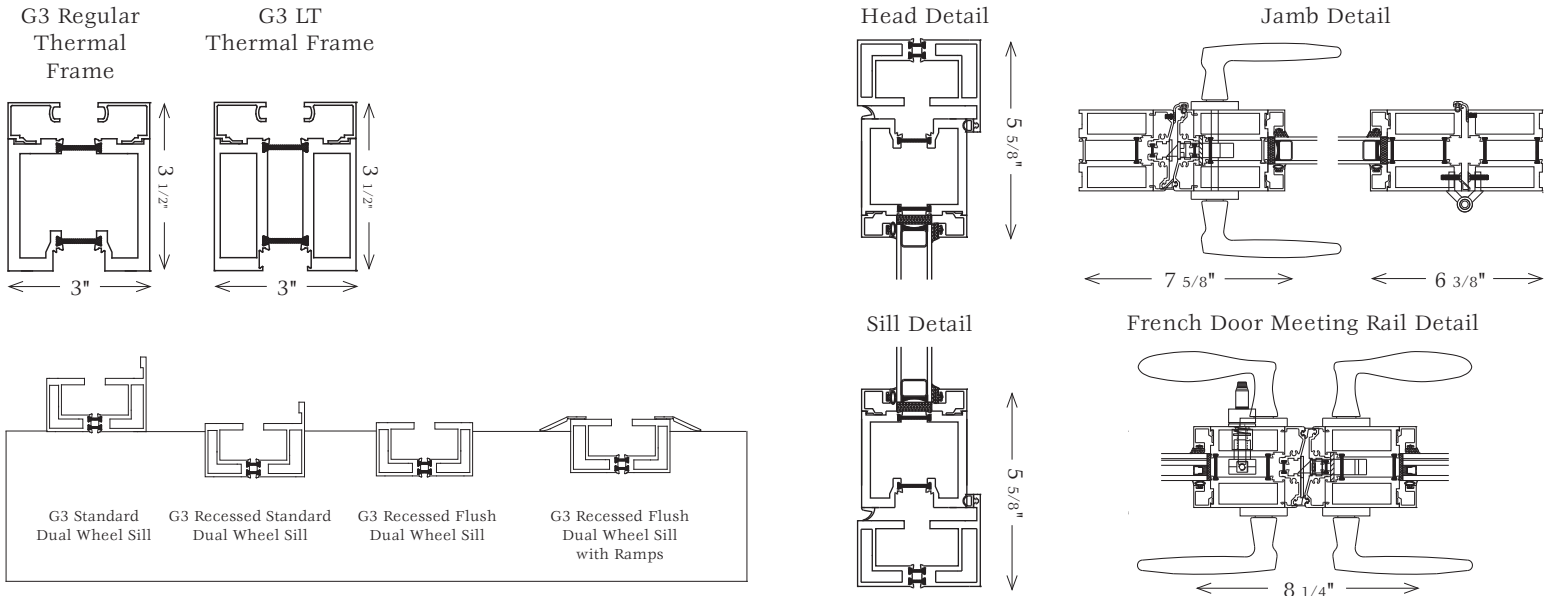

SI33000THP

Impact G3 Terrace Door G3 and G3 Lite FGW Framing, Head, and Sills

Last Revised: 3/23/2015